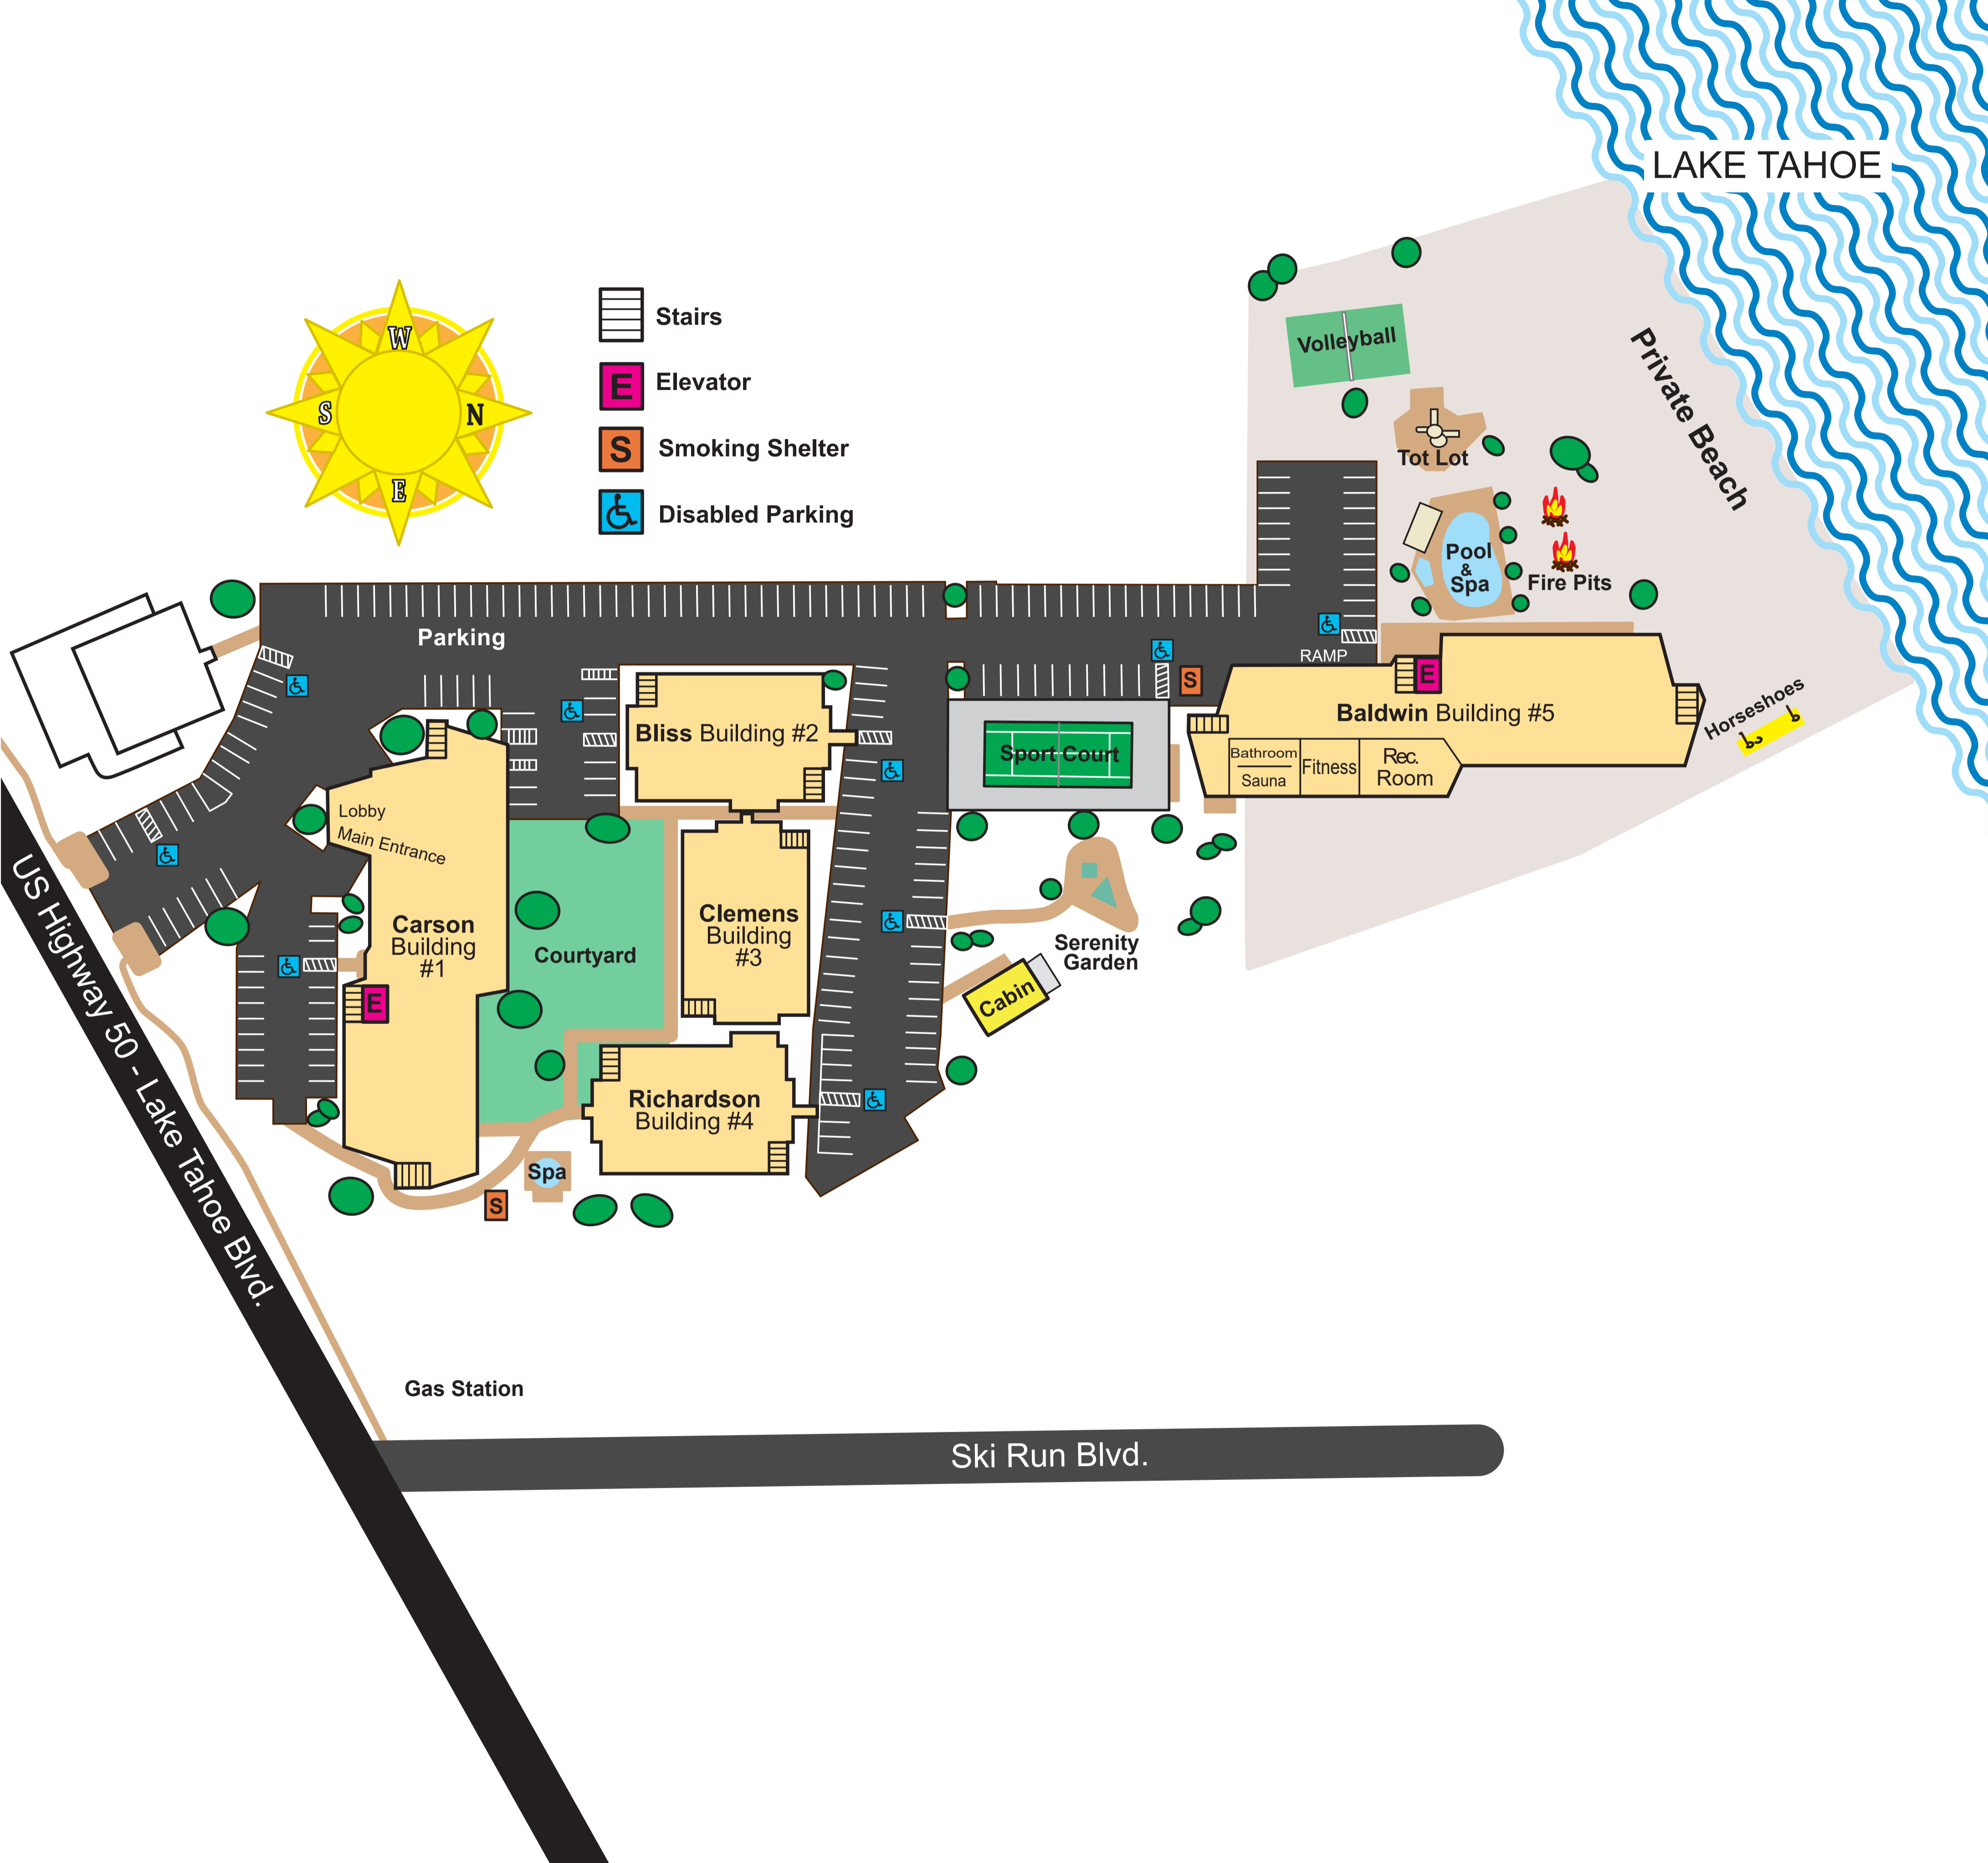

LAKE TAHOE

-  Stairs
-  Elevator
-  Smoking Shelter
-  Disabled Parking

US Highway 50 - Lake Tahoe Blvd.

Gas Station

Ski Run Blvd.

Private Beach

Volleyball

Tot Lot

Pool & Spa

Fire Pits

RAMP

Baldwin Building #5

Bathroom
Sauna

Fitness

Rec.
Room

Horseshoes

Bliss Building #2

Sport Court

Clemens Building #3

Richardson Building #4

Lobby
Main Entrance

Carson Building #1

Courtyard

Spa

Cabin

Serenity Garden